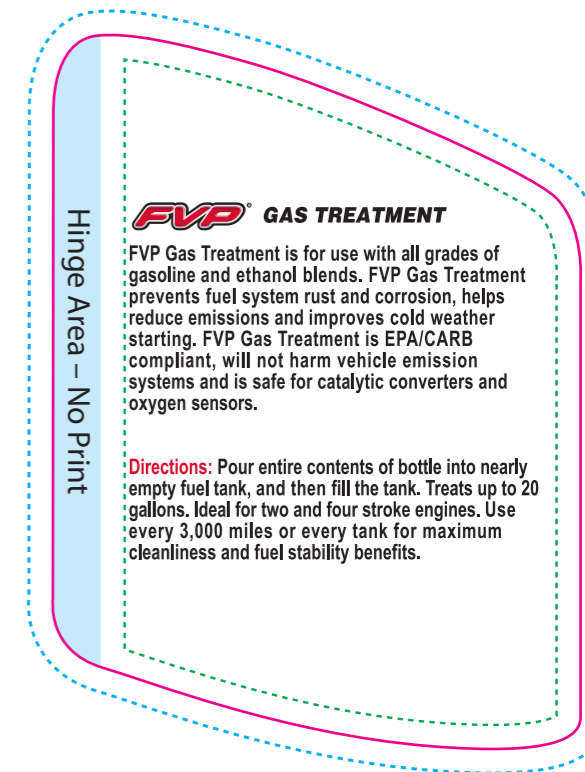

**FRONT LABEL**

3.7187"

**BACK LABEL BOOKLET STYLE**

2.75"

Top ply

Bleed  
Die Line  
Safe Zone

Back

Back side of top ply